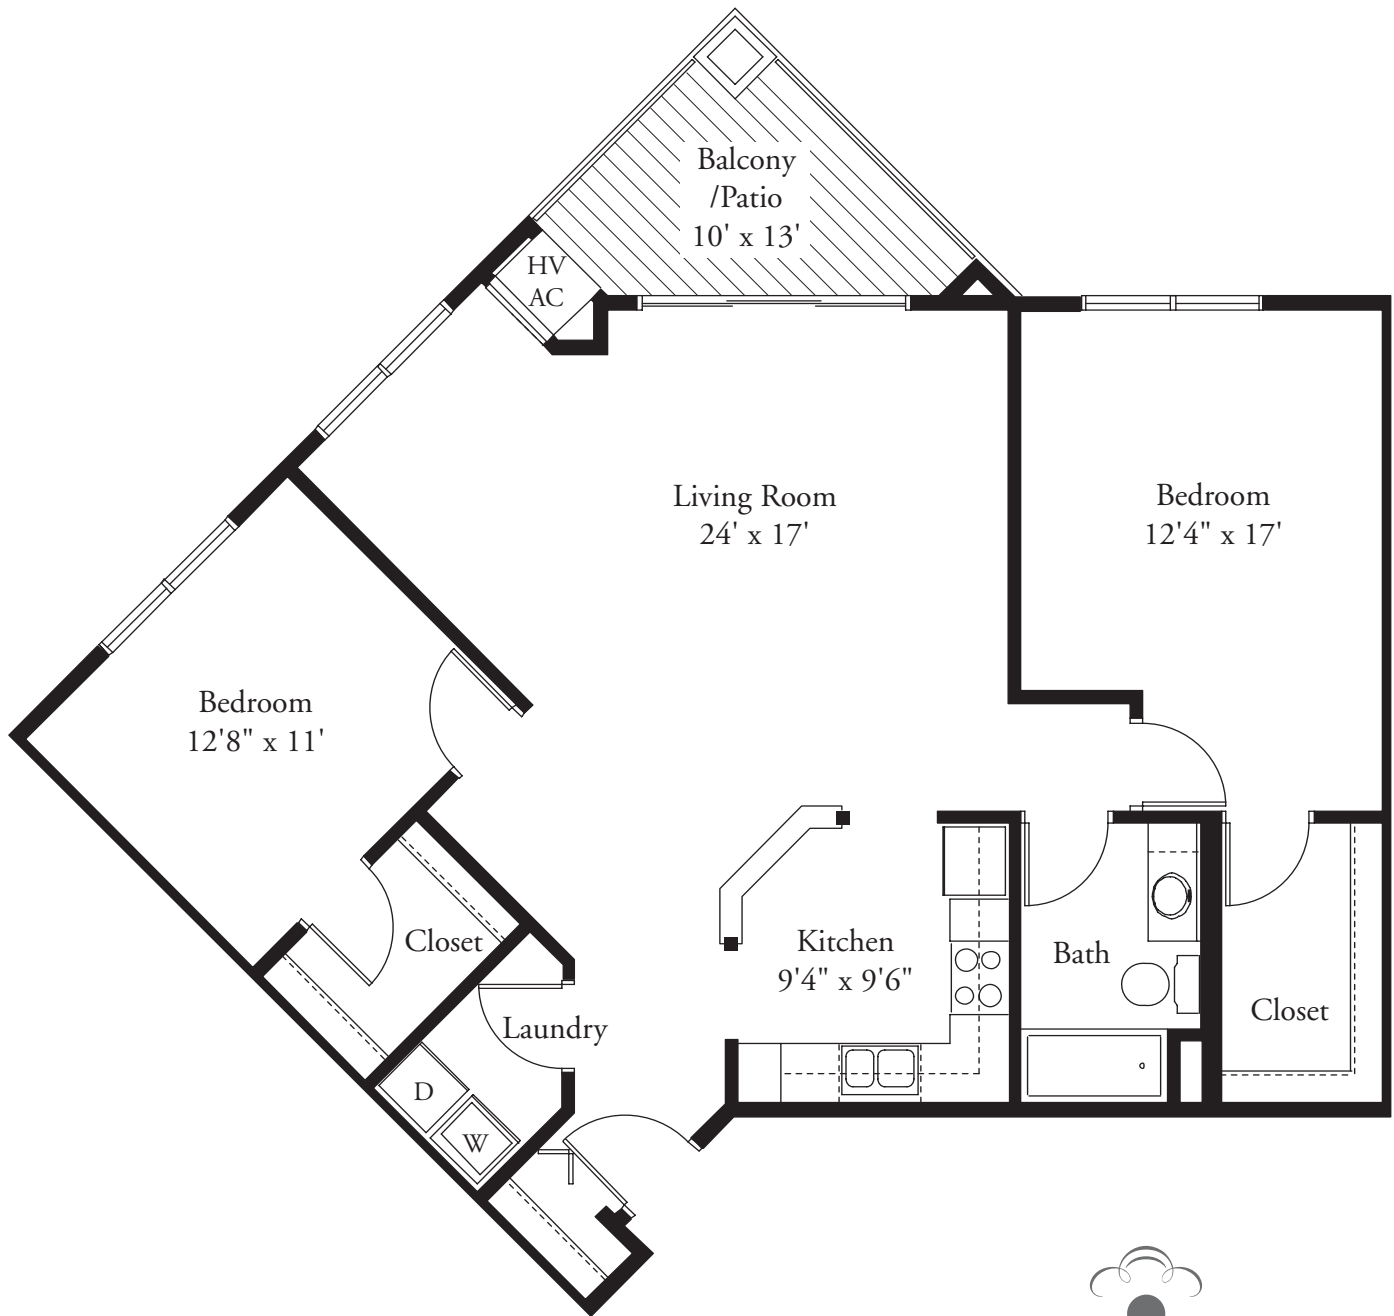

The Sante Fe

Two Bedroom, One Bath
1110 sq. ft.

**Pullman
Place**

*A senior living cooperative
at Elk River Station*

Marketing Office:
592 Dodge Avenue · Elk River, MN 55330
(763) 633-0999 · fax (763) 633-0966 · www.ga-er.org

Actual dimensions may vary due to construction.

GA Developed by Guardian Angels of Elk River