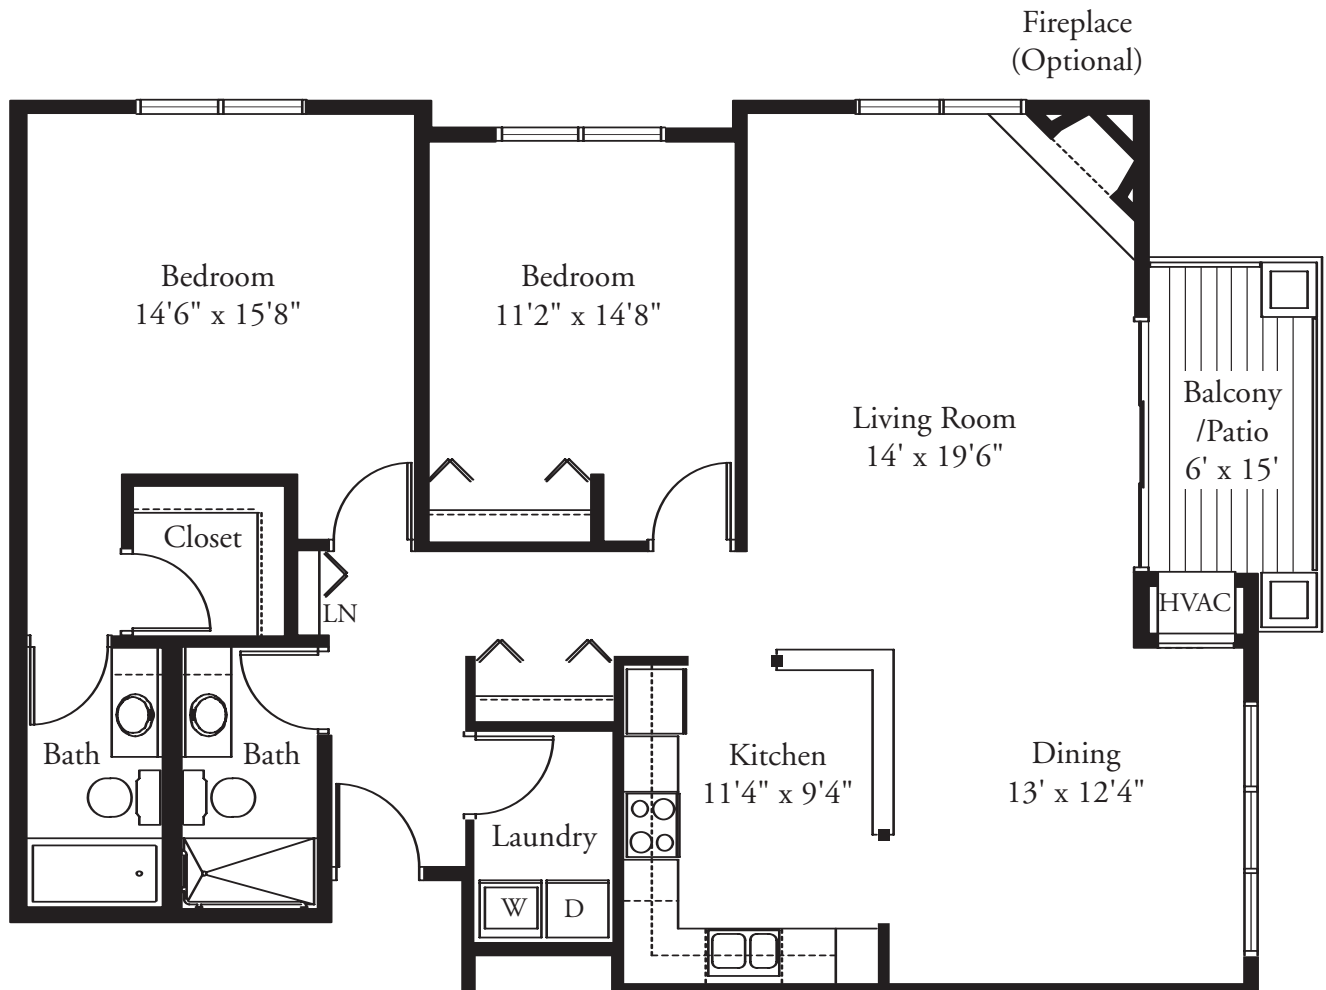

# The Rio Grande

*Two Bedroom, Two Bath  
1272 sq. ft.*

  
**Pullman  
Place**

*A senior living cooperative  
at Elk River Station*

*Actual dimensions may vary due to construction.*

Marketing Office:  
592 Dodge Avenue · Elk River, MN 55330  
(763) 633-0999 · fax (763) 633-0966 · [www.ga-er.org](http://www.ga-er.org)