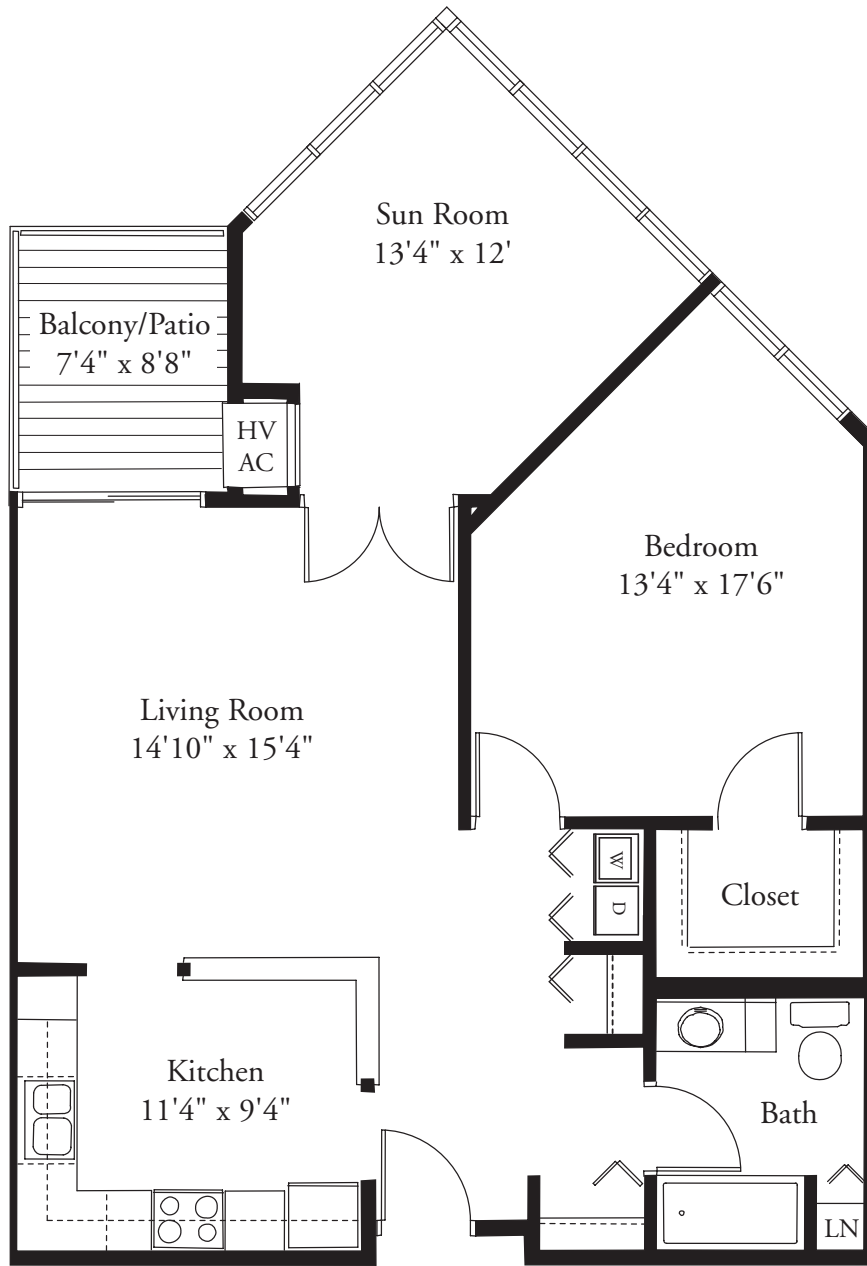

# The Wabash

One Bedroom, Sun Room, One Bath  
920 sq. ft.

*A 55+ Cooperative Community*

17155 Quincy St. NW · Elk River, MN 55330  
(763) 633-0999 · fax (763) 633-0966

[www.pullmanplace.org](http://www.pullmanplace.org)

*Actual dimensions may vary due to construction.*

Managed by Guardian Angels